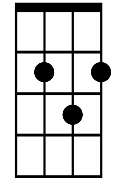

IT'S GOOD TO SEE YOU

(1977) Allan Taylor

D G D

It's good to see you, so good to see you

A D

Oh how I've missed you since I've been gone

D G D

I've crossed the oceans, travelled many lands

A D

And it's good to see you, to be in your home

There is something in me that needs to wander
There is many a land I have to see
When I'm far away in a land of strangers
I know my good friends think on me

CHORUS

When you are down, down on your fortune
You stand alone, sometimes alone
You look around you, looking for an open hand
Sometimes there's one, sometimes there's none

CHORUS

Oh it's a wonder, when it comes to friendship
No matter how far away, no matter how long
There's a constant thread that's never broken
It ties me to my friends and home

CHORUS;

CHORUS A CAPELLA + REPEAT LAST LINE.

Allan Taylor plays this song at around 90 beats per minute but you'll find the great Don Williams does a more soulful version @ about 65 BPM. If singing in the Key of G does not suit your voice, try another 1-4-5 set of chords (eg. A-D-E or C-F-G or D-G-A or E-A-B or F-Bb-C) but be aware of how the key alters the emotional temper of the song (eg. I think F is too upbeat!).

D

G

A